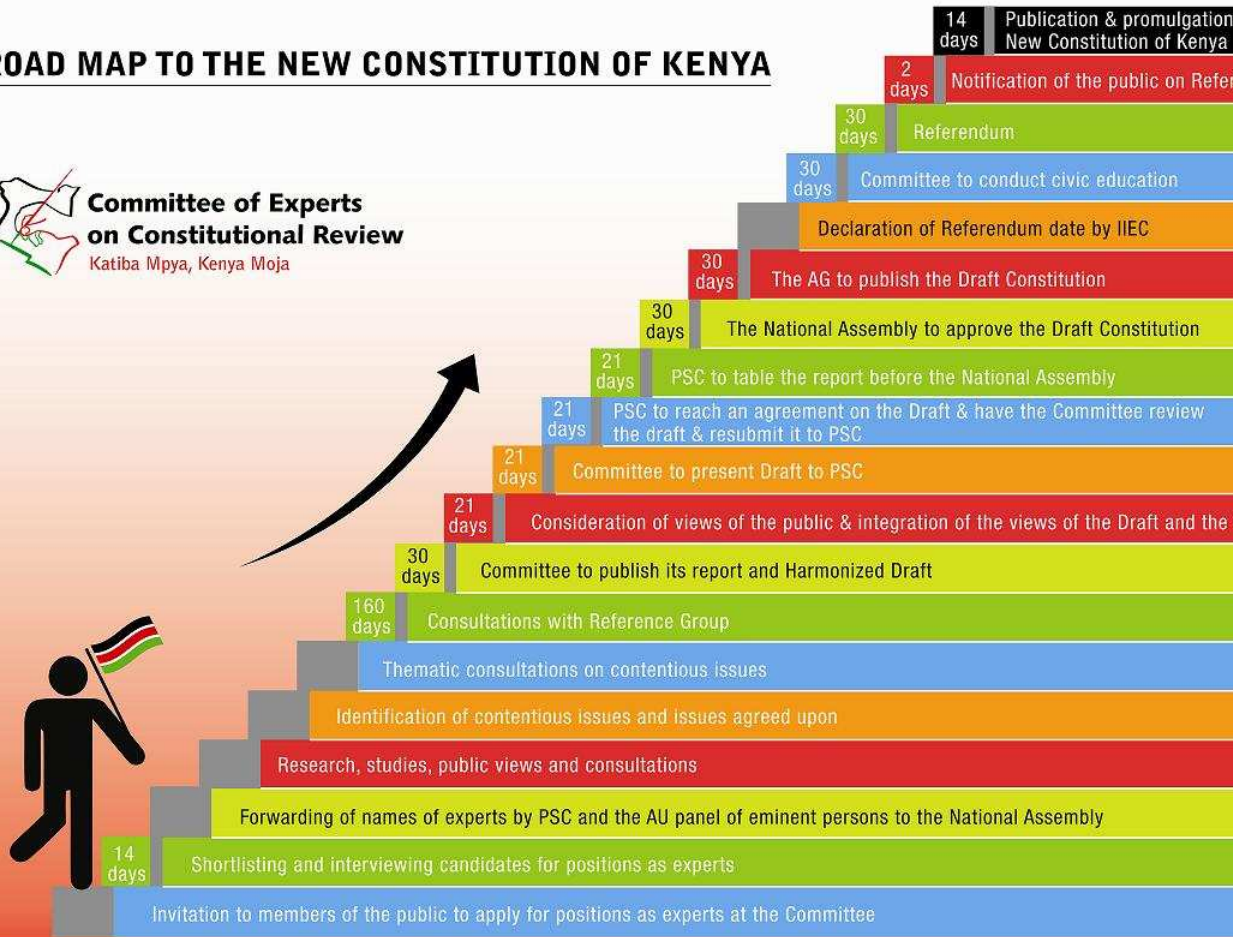

ROAD MAP TO THE NEW CONSTITUTION OF KENYA

Committee of Experts on Constitutional Review

CONTACTS: Delta House, Off Waiyaki Way, Westlands | P.O. Box 8703 - 00200 Nairobi, Kenya Tel: 020 2527152/3, 4443214/15/16 | Email: info@coekenya.go.ke | Website: www.coek